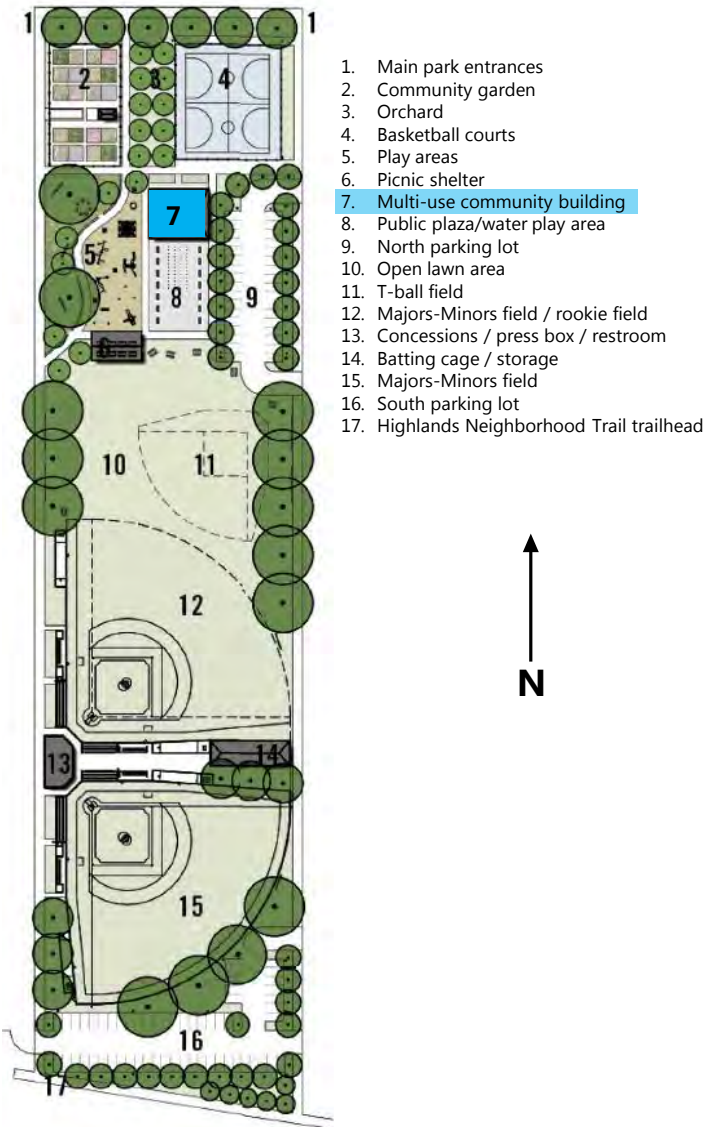

Highlands Community Center – Planning Phase

May 24, 2013

Archie Anderson Park Master Plan: Adopted February 2011 by City of Longview

Proposed Site Plan:

March 12, 2013

Proposed Community Center:

March 12, 2013

Schematic
SOUTH ELEVATION
1/16" = 1'-0"

Schematic
EAST ELEVATION
1/16" = 1'-0"

Schematic
NORTH ELEVATION
1/16" = 1'-0"

Schematic
WEST ELEVATION
1/16" = 1'-0"