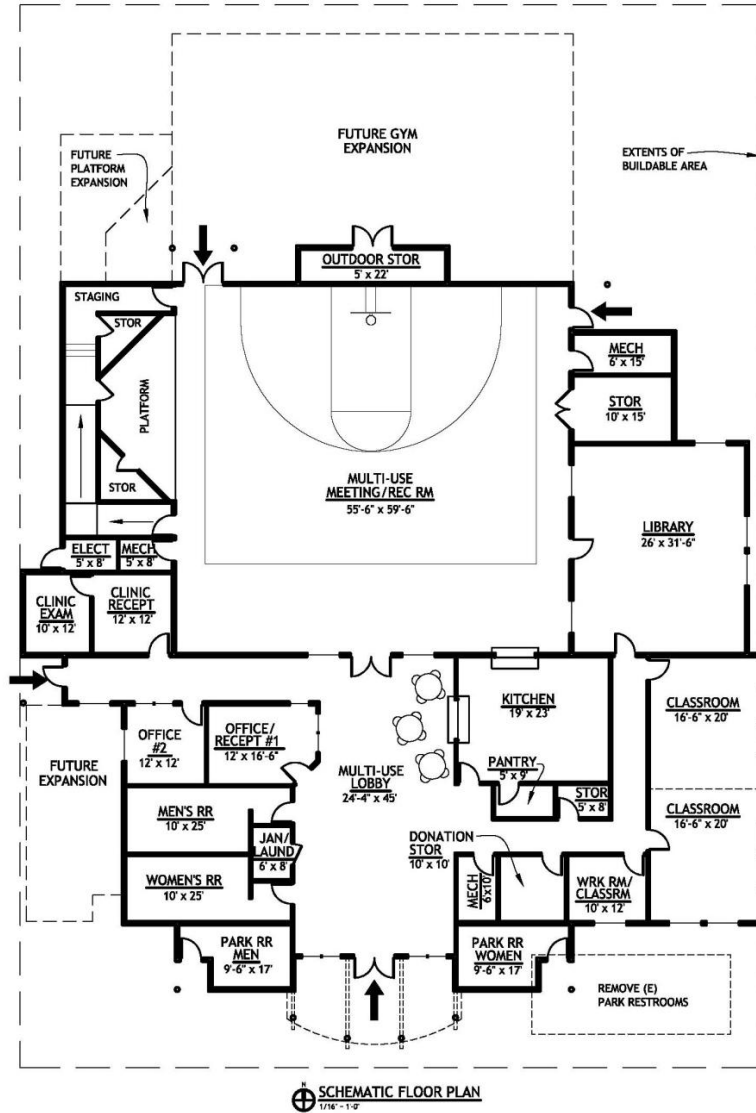

Highlands Community Center – Planning Phase

May 24, 2013

Archie Anderson Park Master Plan: Adopted February 2011 by City of Longview

Proposed Site Plan:

March 12, 2013

Proposed Community Center:

March 12, 2013

Schematic
SOUTH ELEVATION
1/16" = 1'-0"

Schematic
EAST ELEVATION
1/16" = 1'-0"

Schematic
NORTH ELEVATION
1/16" = 1'-0"

Schematic
WEST ELEVATION
1/16" = 1'-0"