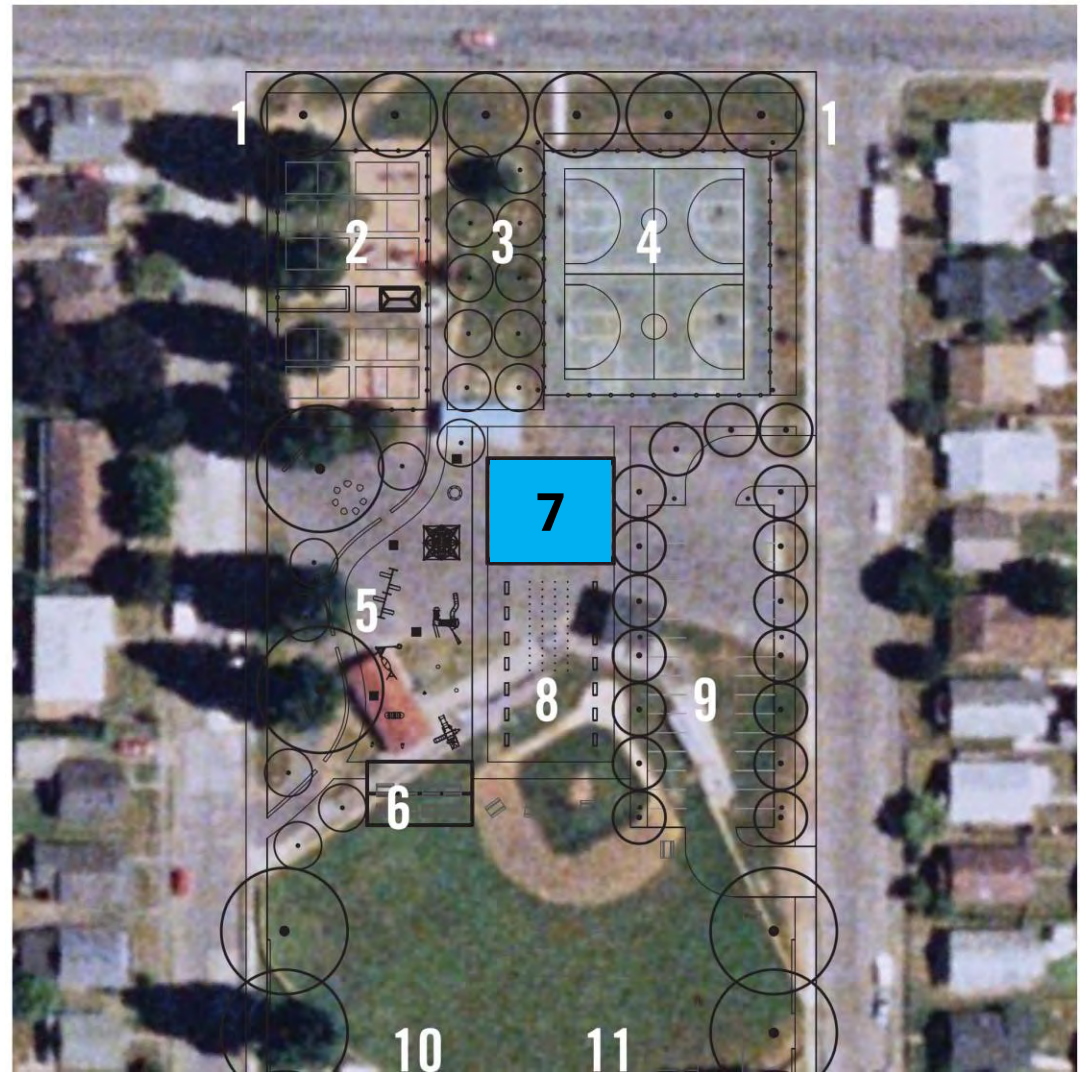

Highlands Community Center – Planning Phase

May 24, 2013

Archie Anderson Park Master Plan: Adopted February 2011 by City of Longview

Proposed Site Plan:

March 12, 2013

Proposed Community Center:

March 12, 2013

Schematic
SOUTH ELEVATION
1/16" = 1'-0"

Schematic
EAST ELEVATION
1/16" = 1'-0"

Schematic
NORTH ELEVATION
1/16" = 1'-0"

Schematic
WEST ELEVATION
1/16" = 1'-0"