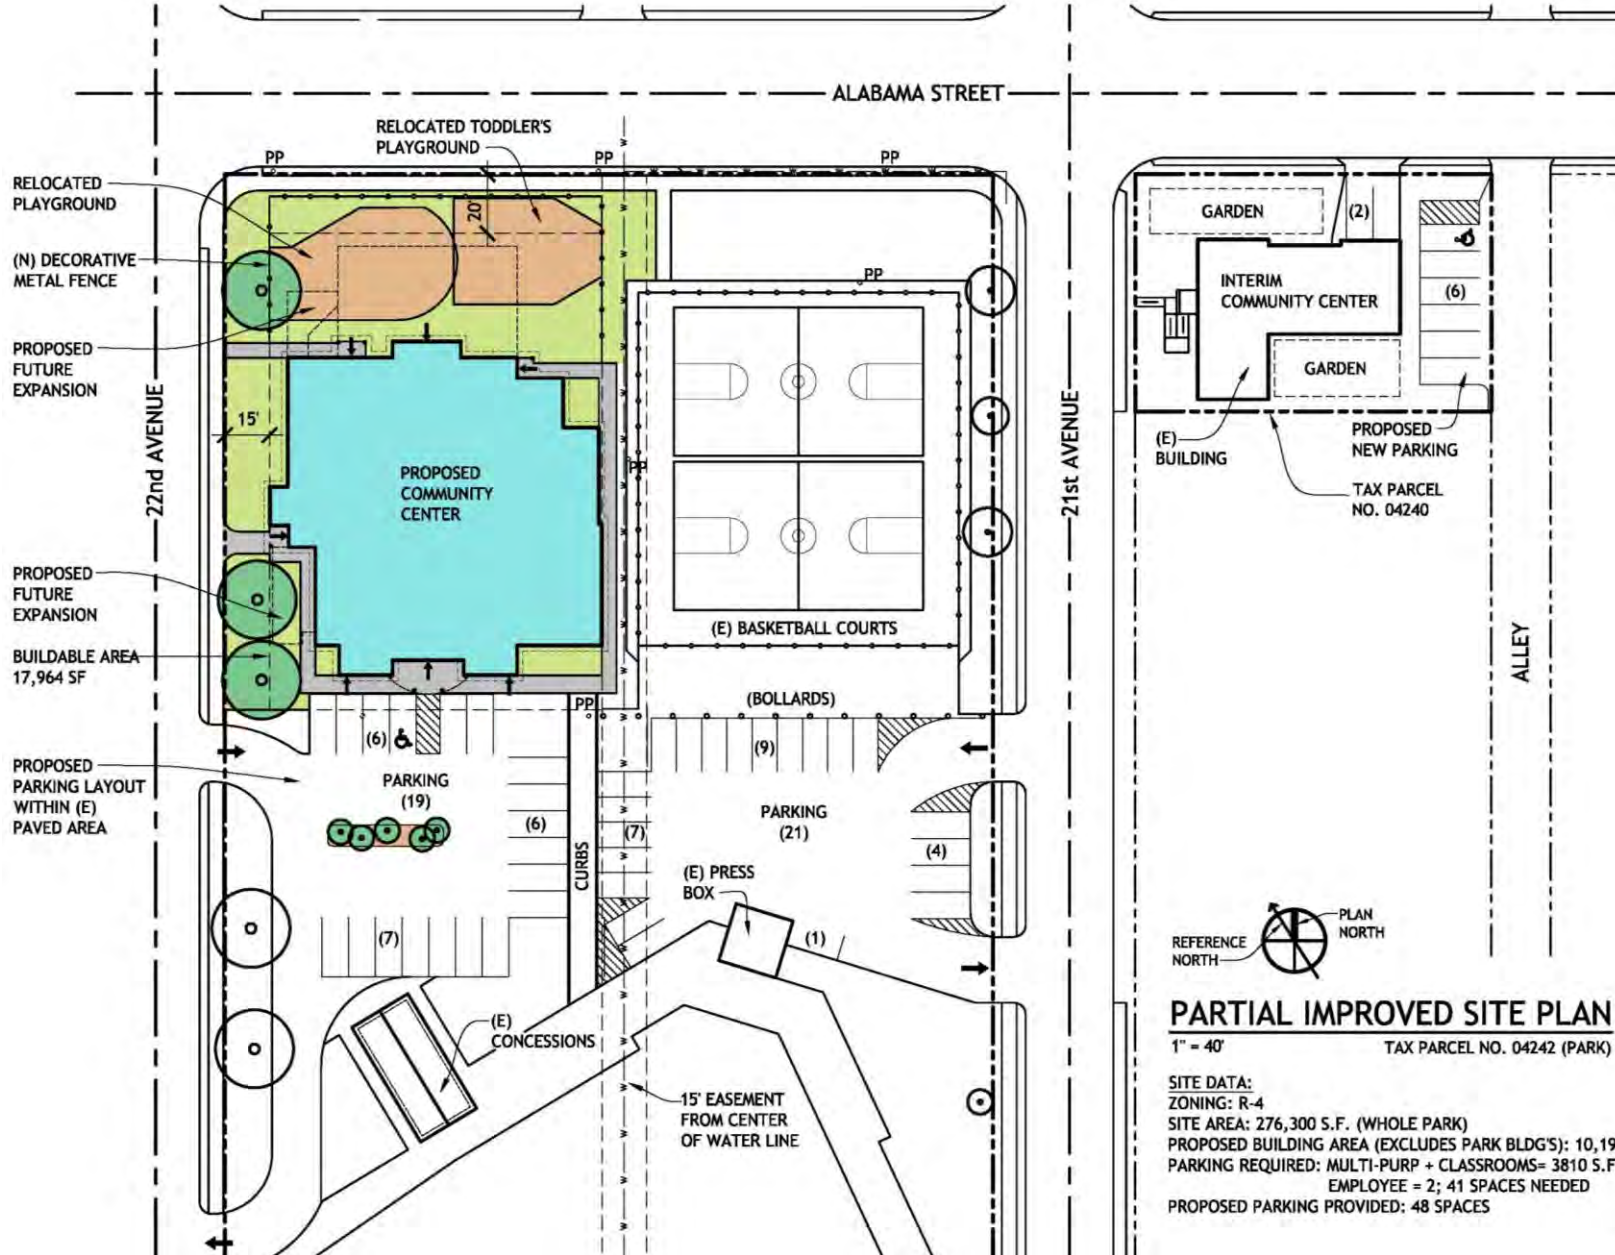

Highlands Community Center – Planning Phase

May 24, 2013

Archie Anderson Park Master Plan: Adopted February 2011 by City of Longview

Proposed Site Plan:

March 12, 2013

Proposed Community Center:

March 12, 2013

Schematic
SOUTH ELEVATION
1/16" = 1'-0"

Schematic
EAST ELEVATION
1/16" = 1'-0"

Schematic
NORTH ELEVATION
1/16" = 1'-0"

Schematic
WEST ELEVATION
1/16" = 1'-0"